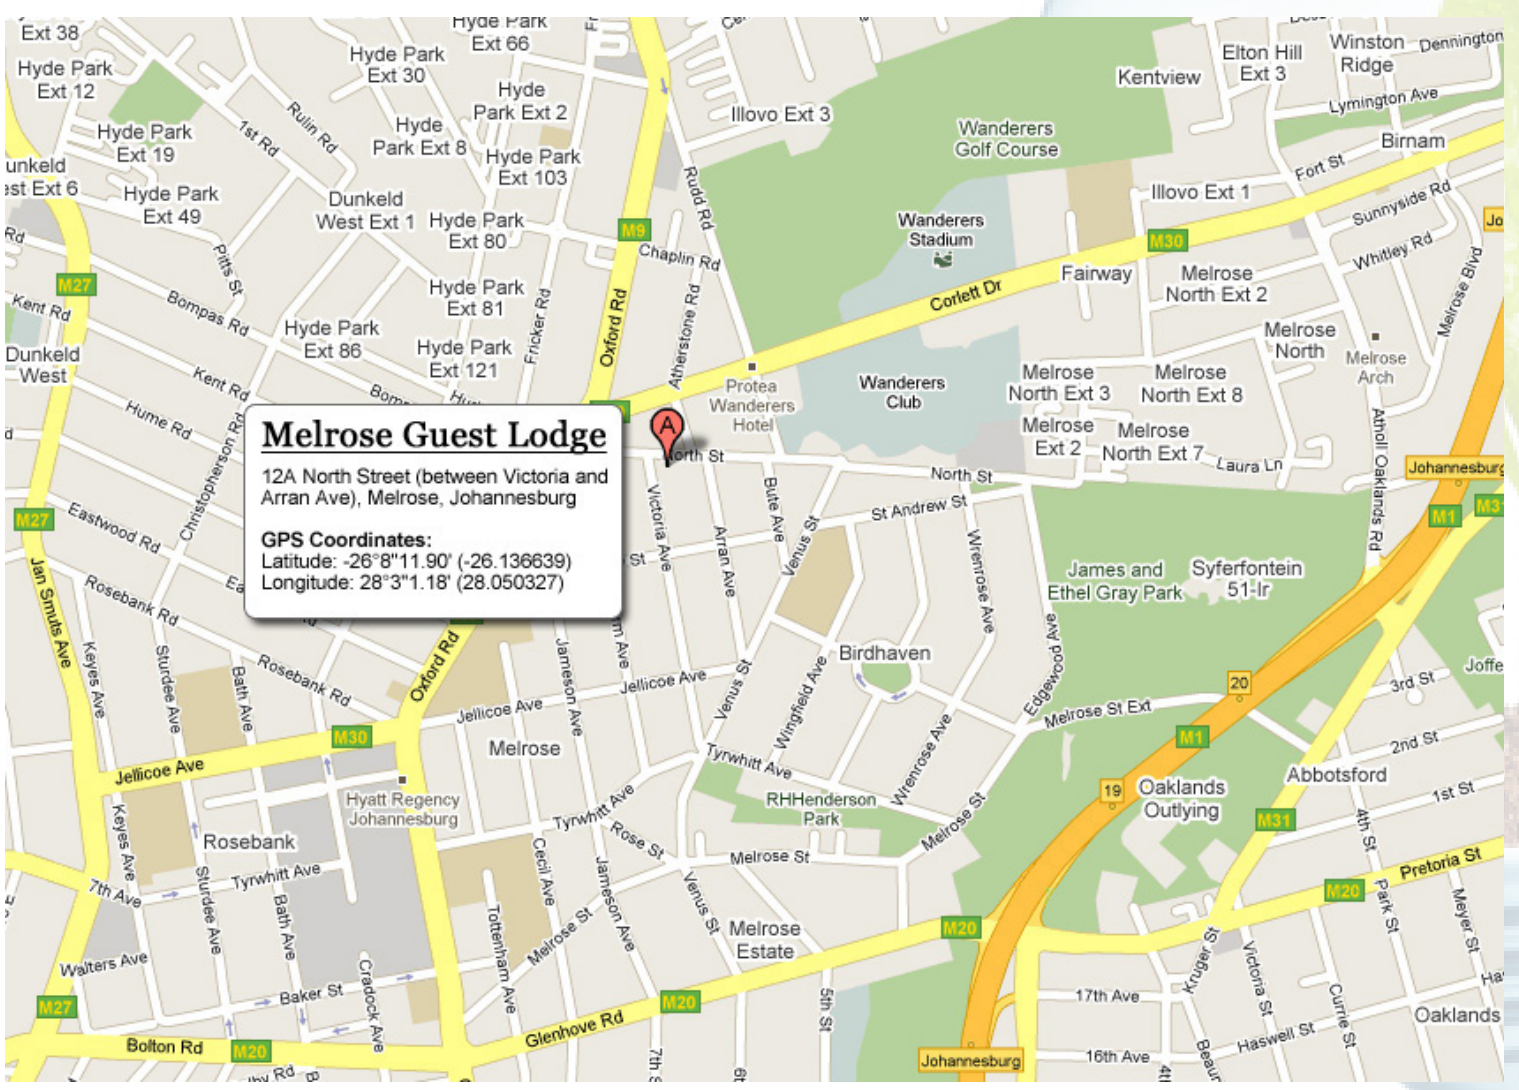

SANDTON CITY

- Take Rivonia Road heading south towards Illovo Rosebank
- Rivonia Road becomes Oxford Road
- Cross over Corlett Drive and turn immediately left into North Street
- Melrose Place Guest Lodge is approximately 200 metres on your right

GPS LOCATION:

S 26.13642
 E 28.04986

TEL: 021 422 0030

"Trust the name you know."