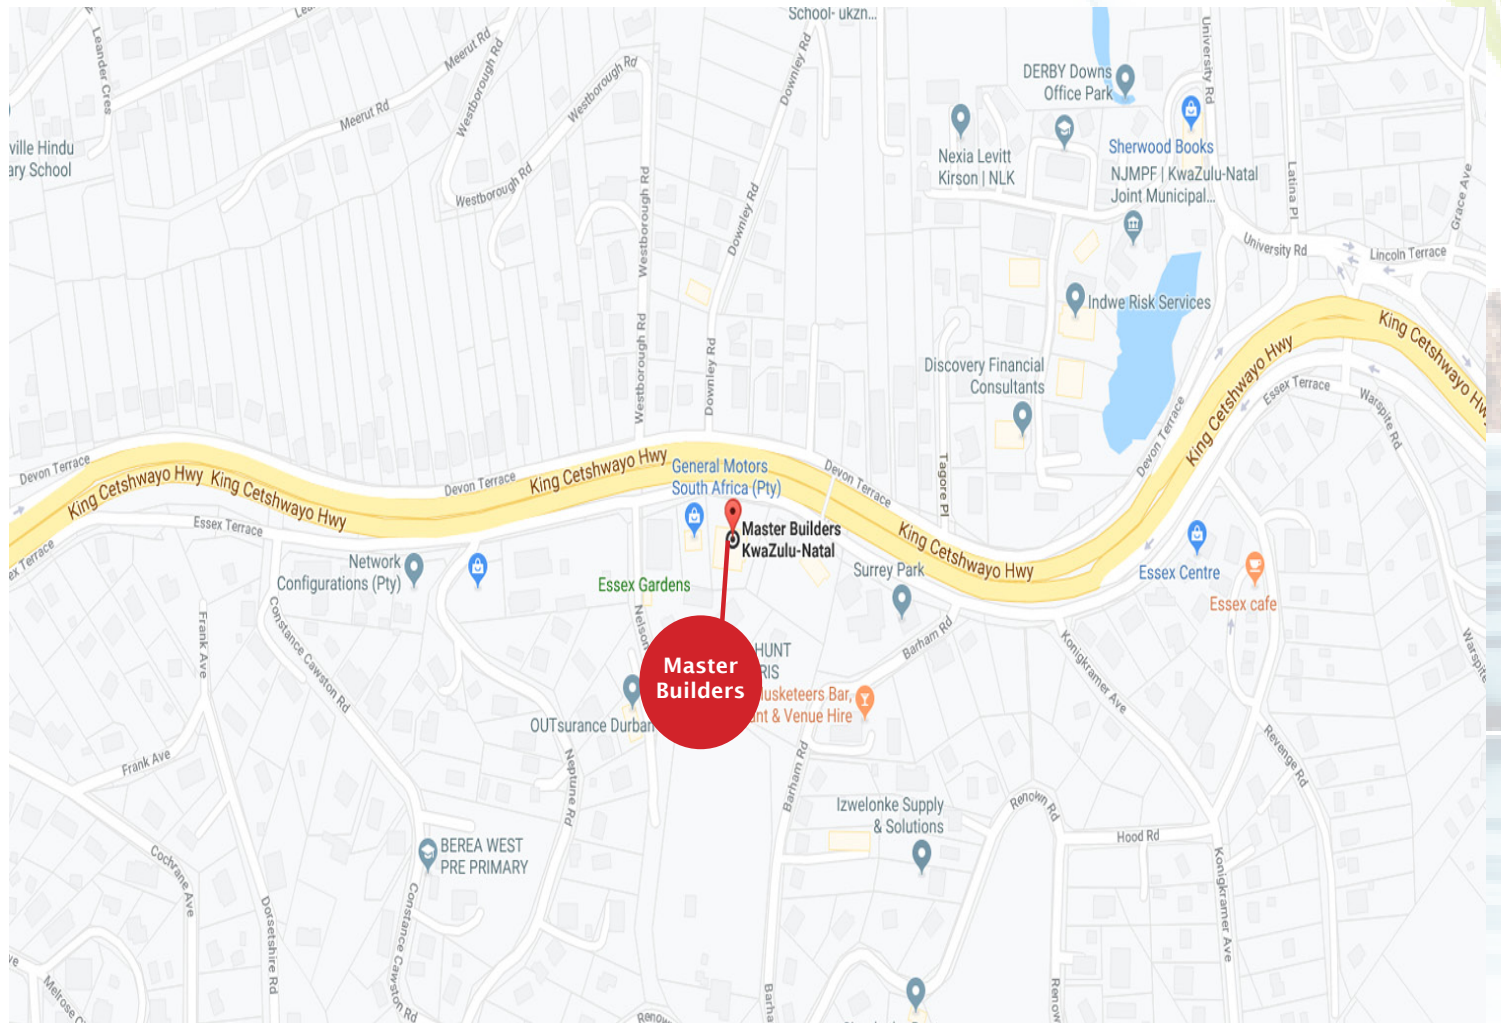

Directions to Master Builders KwaZulu-Natal Conference Centre

ADDRESS:

40 Essex Terrace
Westville
Durban, South Africa

GPS LOCATION:

S 29°49'49.0"
E 30°57'04.4"

TEL: 031 266 7070

From King Shaka International Airport

- Get on the N2 from M65
- Follow N2 to Jan Smuts Highway/King Cetshwayo Highway/M10 in Sherwood, Durban
- Take Exit 5 from N3
- Continue on King Cetshwayo Highway
- Take Exit 7 Westville (Essex Terrace), turn left then immediate right into Essex Terrace (Essex Terrace runs parallel to the highway)