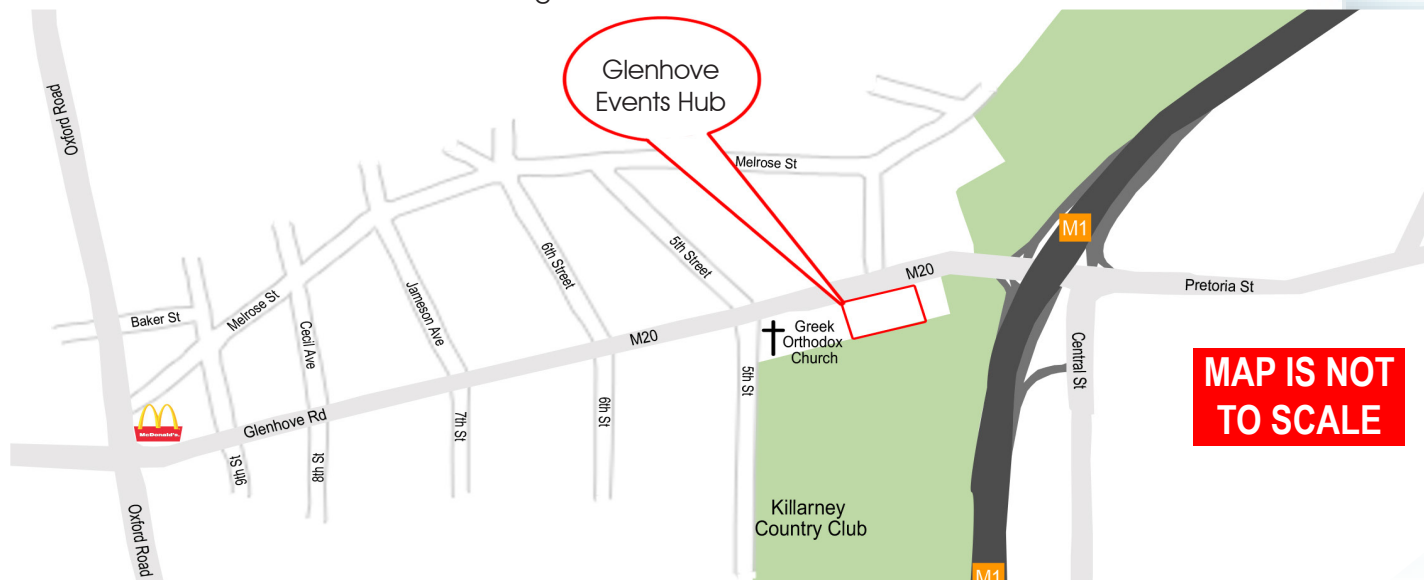

WESTRAND

Take the N1 East to Pretoria. Follow the M1 South to Johannesburg signs at the Buccleuh interchange. Take Exit 19 for 11th Avenue. Turn left onto 11th Ave/R25. Turn right onto 5th St. Turn right onto Glenhove Rd/M20, GLENHOVE EVENTS HUB will be on the right.