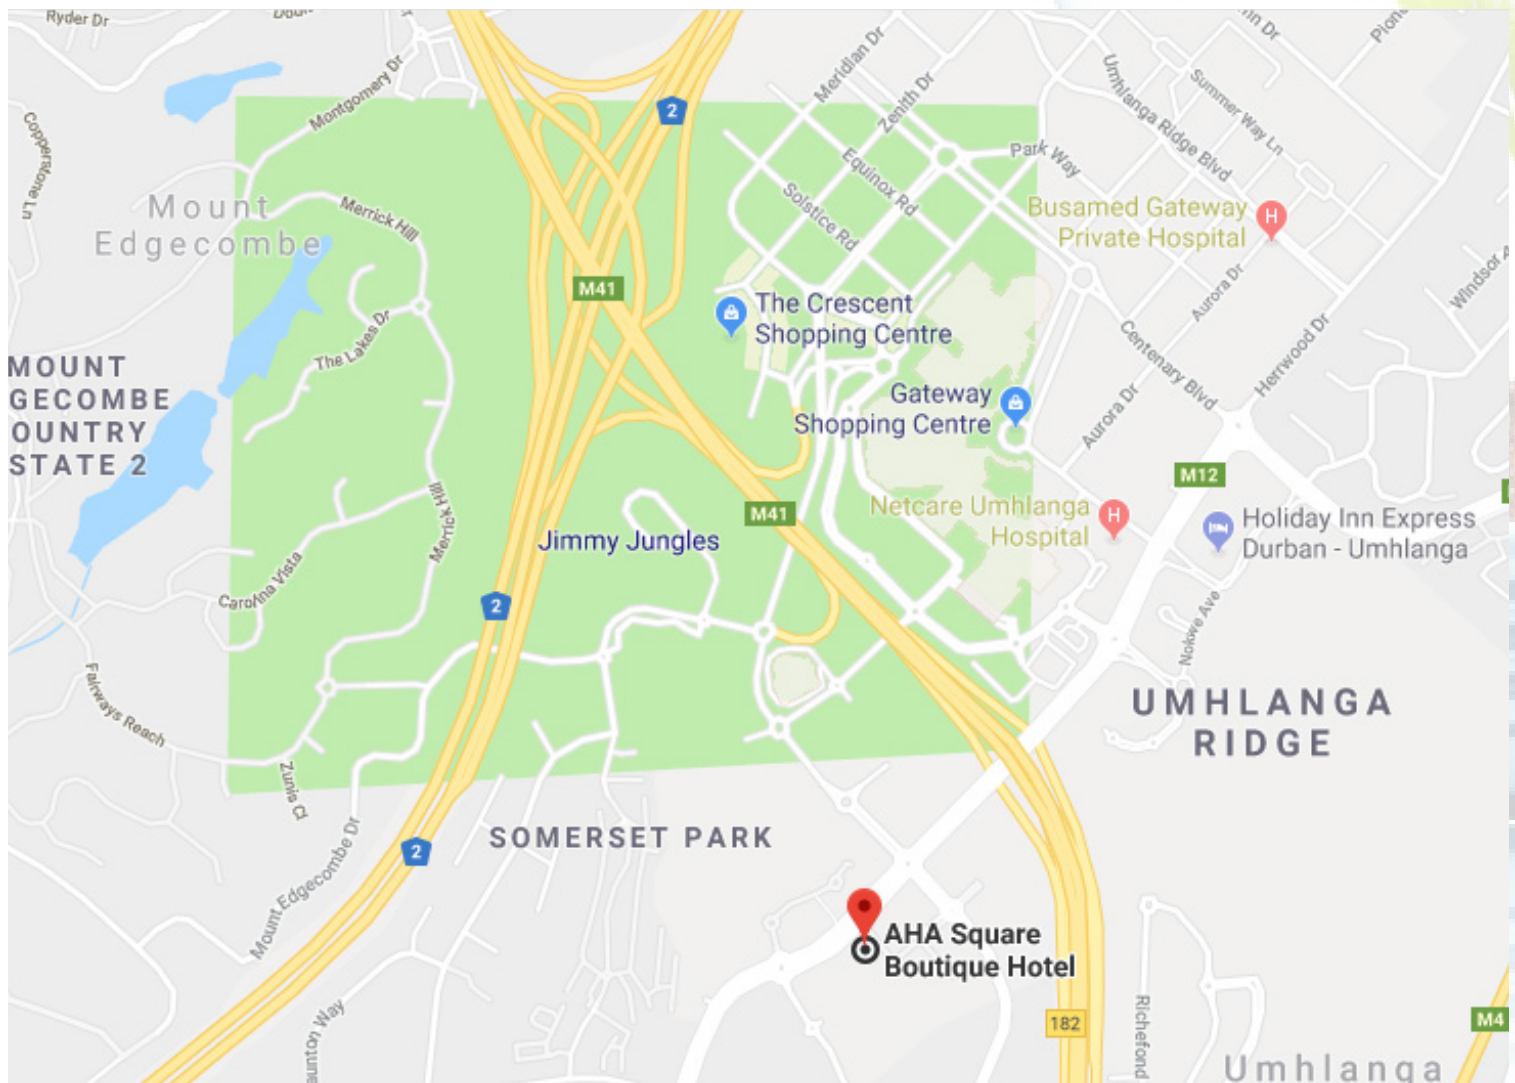

Phone: 011 447 7470
Fax: 086 686 8425
Email: info@alusani.co.za
Website: www.alusani.co.za

Directions to The Square Boutique Hotel

ADDRESS:

250 Umhlanga Rocks Drive
Umhlanga
Durban
South Africa

GPS LOCATION:

-29.735044999666666 (Latitude)
31.064131 (Longitude)

TEL: +27 31 566 1814

From King Shaka International Airport

- From King Shaka International Airport, head northeast toward Sri Lanka Way
- Turn left at Sri Lanka Way
- Turn right at Watson Highway
- Turn right at N2 Toll road
- Take the ramp onto Outer Ring Rd, partial toll road
- Take Exit 182 for M41 toward Mount Edgecombe/Umhlanga
- Turn left at M41 (signs for M41/Umhlanga), exit onto M41
- Turn right at Umhlanga Rocks Dr, go through one roundabout, Destination will be on the left - 250 Umhlanga Rocks Drive