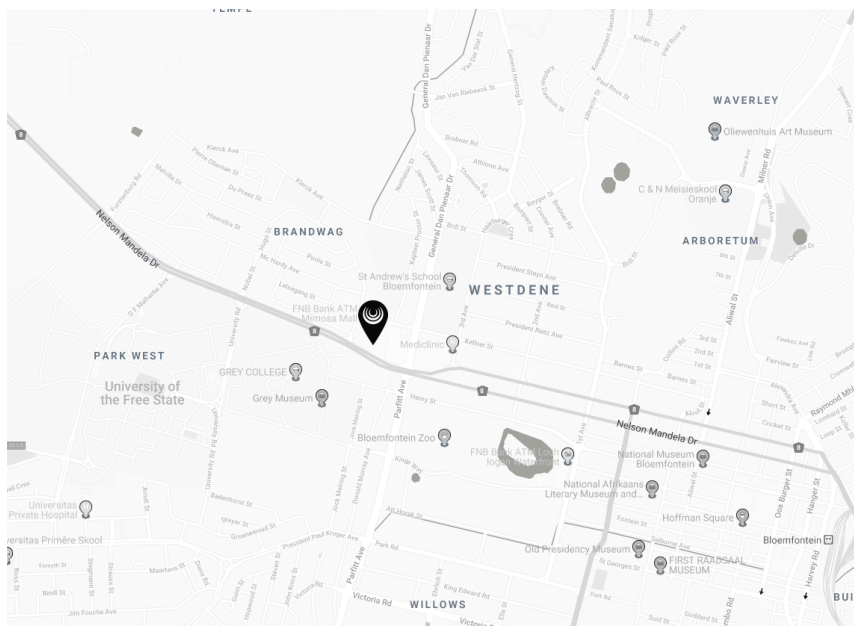

Directions to Southern Sun Bloemfontein

ADDRESS:

Cnr. Nelson Mandela and Melville Drive
 Brandwag
 Bloemfontein

TEL: +27 (51) 444 1253

GPS LOCATION:

S 29°6'30.92
 E 26°11'57.59

FROM THE AIRPORT:

- When exiting the airport, drive down the road until you reach the T-Junction
- At the T-Junction, turn right
- Continue on this road, passing the golf course on your left
- After the 2nd set of traffic lights, move into the middle lane
- After the 3rd set of traffic lights, the road will split – keep left (Nelson Mandela Drive)
- Stay on this road for approx 2.5km, passing the Standard Bank which is on your left
- After the next intersection (Parfitt Road), move into the right hand lane
- The Mimosa Mall will be on your right, followed by the hotel
- At the intersection, turn right in to Melville Drive, followed by another right into the hotel car park

For any additional assistance, please call the hotel directly on +27 (51) 444 1253

“Trust the name you know.”