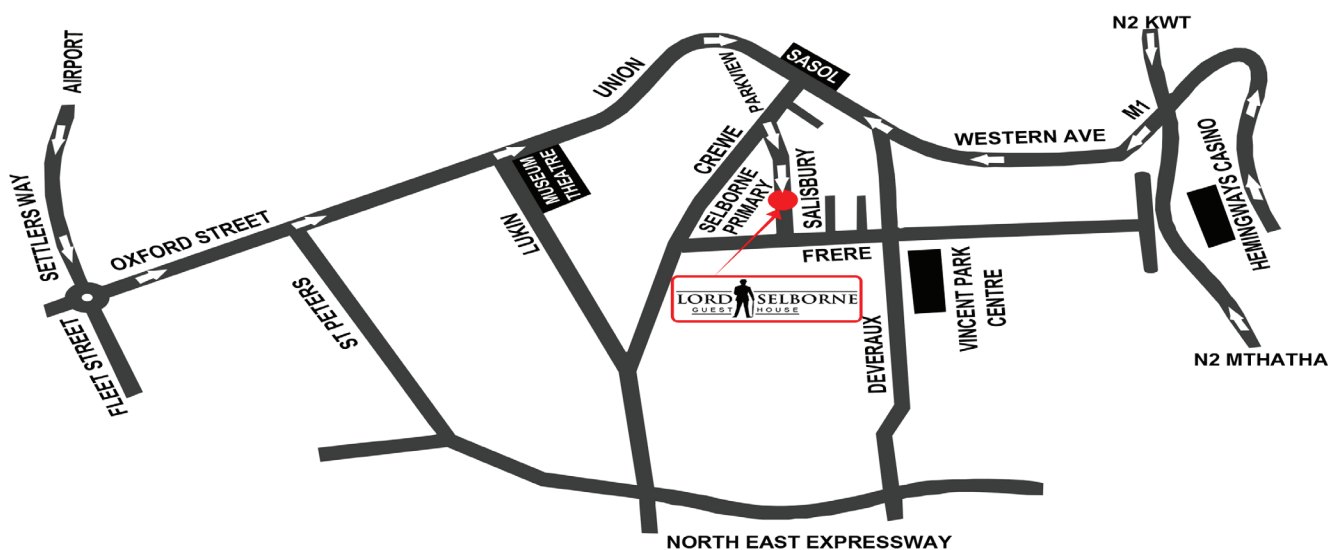

### GPS LOCATION:

S 32 59.257  
 E 27 53.982

TEL: +27 (43) 726 2666

### FROM THE AIRPORT:

- Travel 8km to traffic circle
- Turn left into Oxford Street
- Travel 3.9km to robots, Sasol is on your left
- Turn right into Crewe Road
- 2nd left into Parkview, Lord Selborne Guest House is on your right

### FROM N2:

- Take Hemingways offramp
- At robots turn right into Western Avenue
- Drive 1.8km to 3rd robot, Sasol is on your right
- Turn left into Crewe Road
- 2nd left into Parkview, Lorde Selborne Guest House is on your right